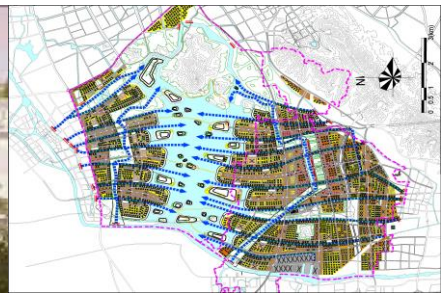

Hangzhou - Chongxian- China

Location: Hangzhou – Chongxian, China
Project: New City Chongxian (38 km²) and environment (80 km²)
Planning: 2010 Feasibility study

Schmijanstraße 7
12161 Berlin
Germany
Phone: +49 30 8516616
Email: info@ib-kraft.de

- Rainwater harvesting and reuse
- Artificial lake 1,000 ha
- Water channels 700 ha

鸟瞰图 1